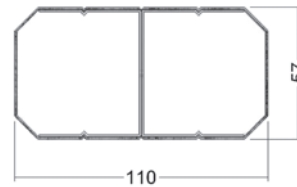

DESCRIPTION

Metallic conductor poles manufactured in NBR-7008 hot pre galvanized 1010/1020 SAE steel plate for passing of electric, telephonic and data circuits. Upon consultation, they can be provided painted.

CONFIGURAÇÃO

CONFIGURATION

Duplo

Double

Ref. MG 1300-2

Tampa com 6 Rasgos 28x25 mm

Cover with 6 holes 28x25 mm

Tampa com 6 Rasgos Ø35 mm