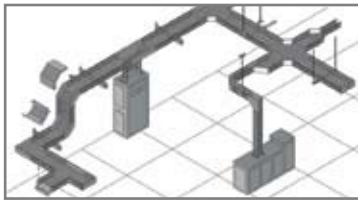

**FLOOR DUCTS**

- Metal ducts for setting up in the floor, manufactured from hot pre galvanized SAE 1010/1020 steel plate;
- Gloves in PVC (Ø 2") fixed with rivets for application in electric, telephonic and data installations.

**CABLE TRAYS CHANNEL TYPE AND ACCESSORIES**

- Should be chosen in facilities requiring large capacity to pass distribution circuits or systems, as well as electric power, telephone, data and other ones;
- Good aesthetic appearance, mainly concerning the single channel type, because the wires are not visible.